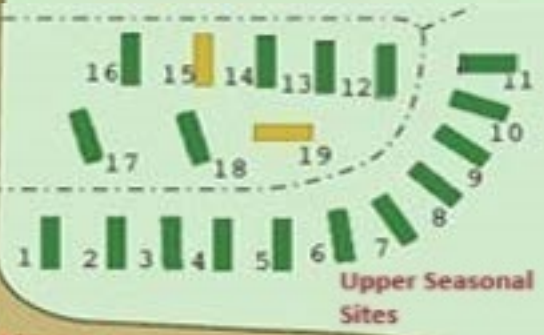

O-FLOW PARKING

MABEL LAKE RESORT

SITE MAP

AIRPARK

	Premium Sites 35' - 40'
	Standard Sites 24' - 34'
	Basic Sites 23' or less

Airpark Private Road

WEST RV PARK

EAST RV PARK

CREEK

Roadway

MABEL LAKE SAFE SWIMMING AREA MABEL LAKE

BOAT LAUNCH

CREEK