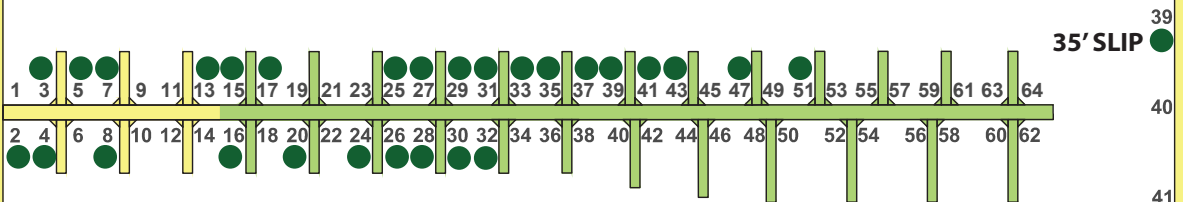

A
28' SLIPS

B
26' SLIPS
24' SLIPS

C
24' SLIPS
24' SLIPS

D
22' SLIPS
22' SLIPS

35' SLIP
39
40
41

E

GAS DOCK

● BOAT SLIPS AVAILABLE FOR RENT JAN 21

Boat
Launch
Area

Public
Swimming
Area

Boat Launch

Mabel Lake Marina