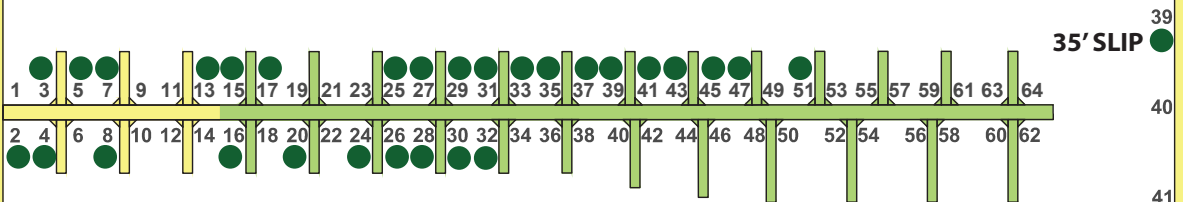

A
28' SLIPS

B
26' SLIPS
24' SLIPS

C
24' SLIPS
24' SLIPS

D
22' SLIPS
22' SLIPS

35' SLIP
39
40
41

E

● BOAT SLIPS AVAILABLE FOR RENT JAN 21

Boat
Launch
Area