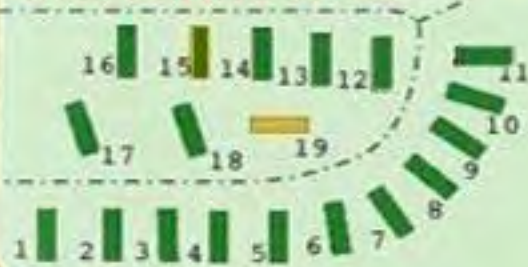

MABEL LAKE RESORT

SITE MAP

AIRPARK

UPPER SEASONAL RV PARK

-  Premium Sites 35' - 44'
-  Standard Sites 24' - 34'
-  Basic Sites 23' or less

Airpark Private Road

WEST RV PARK

EAST RV PARK